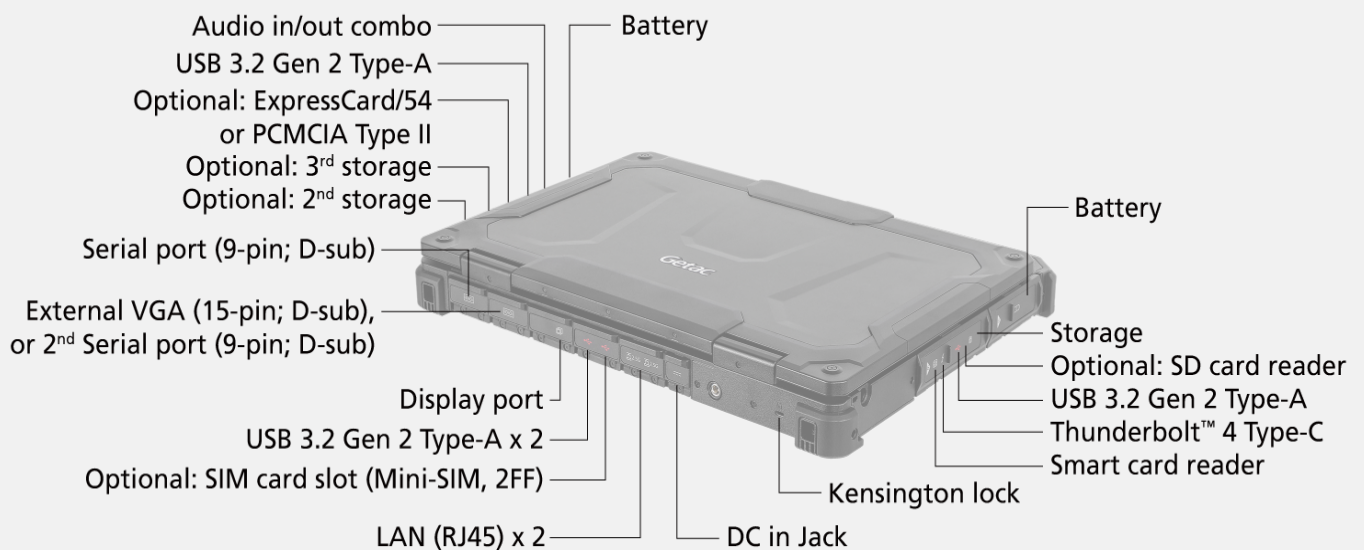

X600 FULLY RUGGED NOTEBOOK

- 11th Generation Intel® Core™ i9 / i7 / i5 vPro™ Processor
- 15.6" FHD LumiBond® display with Getac sunlight readable technology (1,000 nits) and optional capacitive touchscreen
- Enhanced enterprise security features with TPM 2.0, Kensington lock, triple user-replaceable storage and Smart card reader
- Versatile I/Os connectivity including Thunderbolt™ 4 and docking solutions
- Dual batteries with the hot-swappable capability
- Optional discrete graphic NVIDIA® Quadro® RTX3000